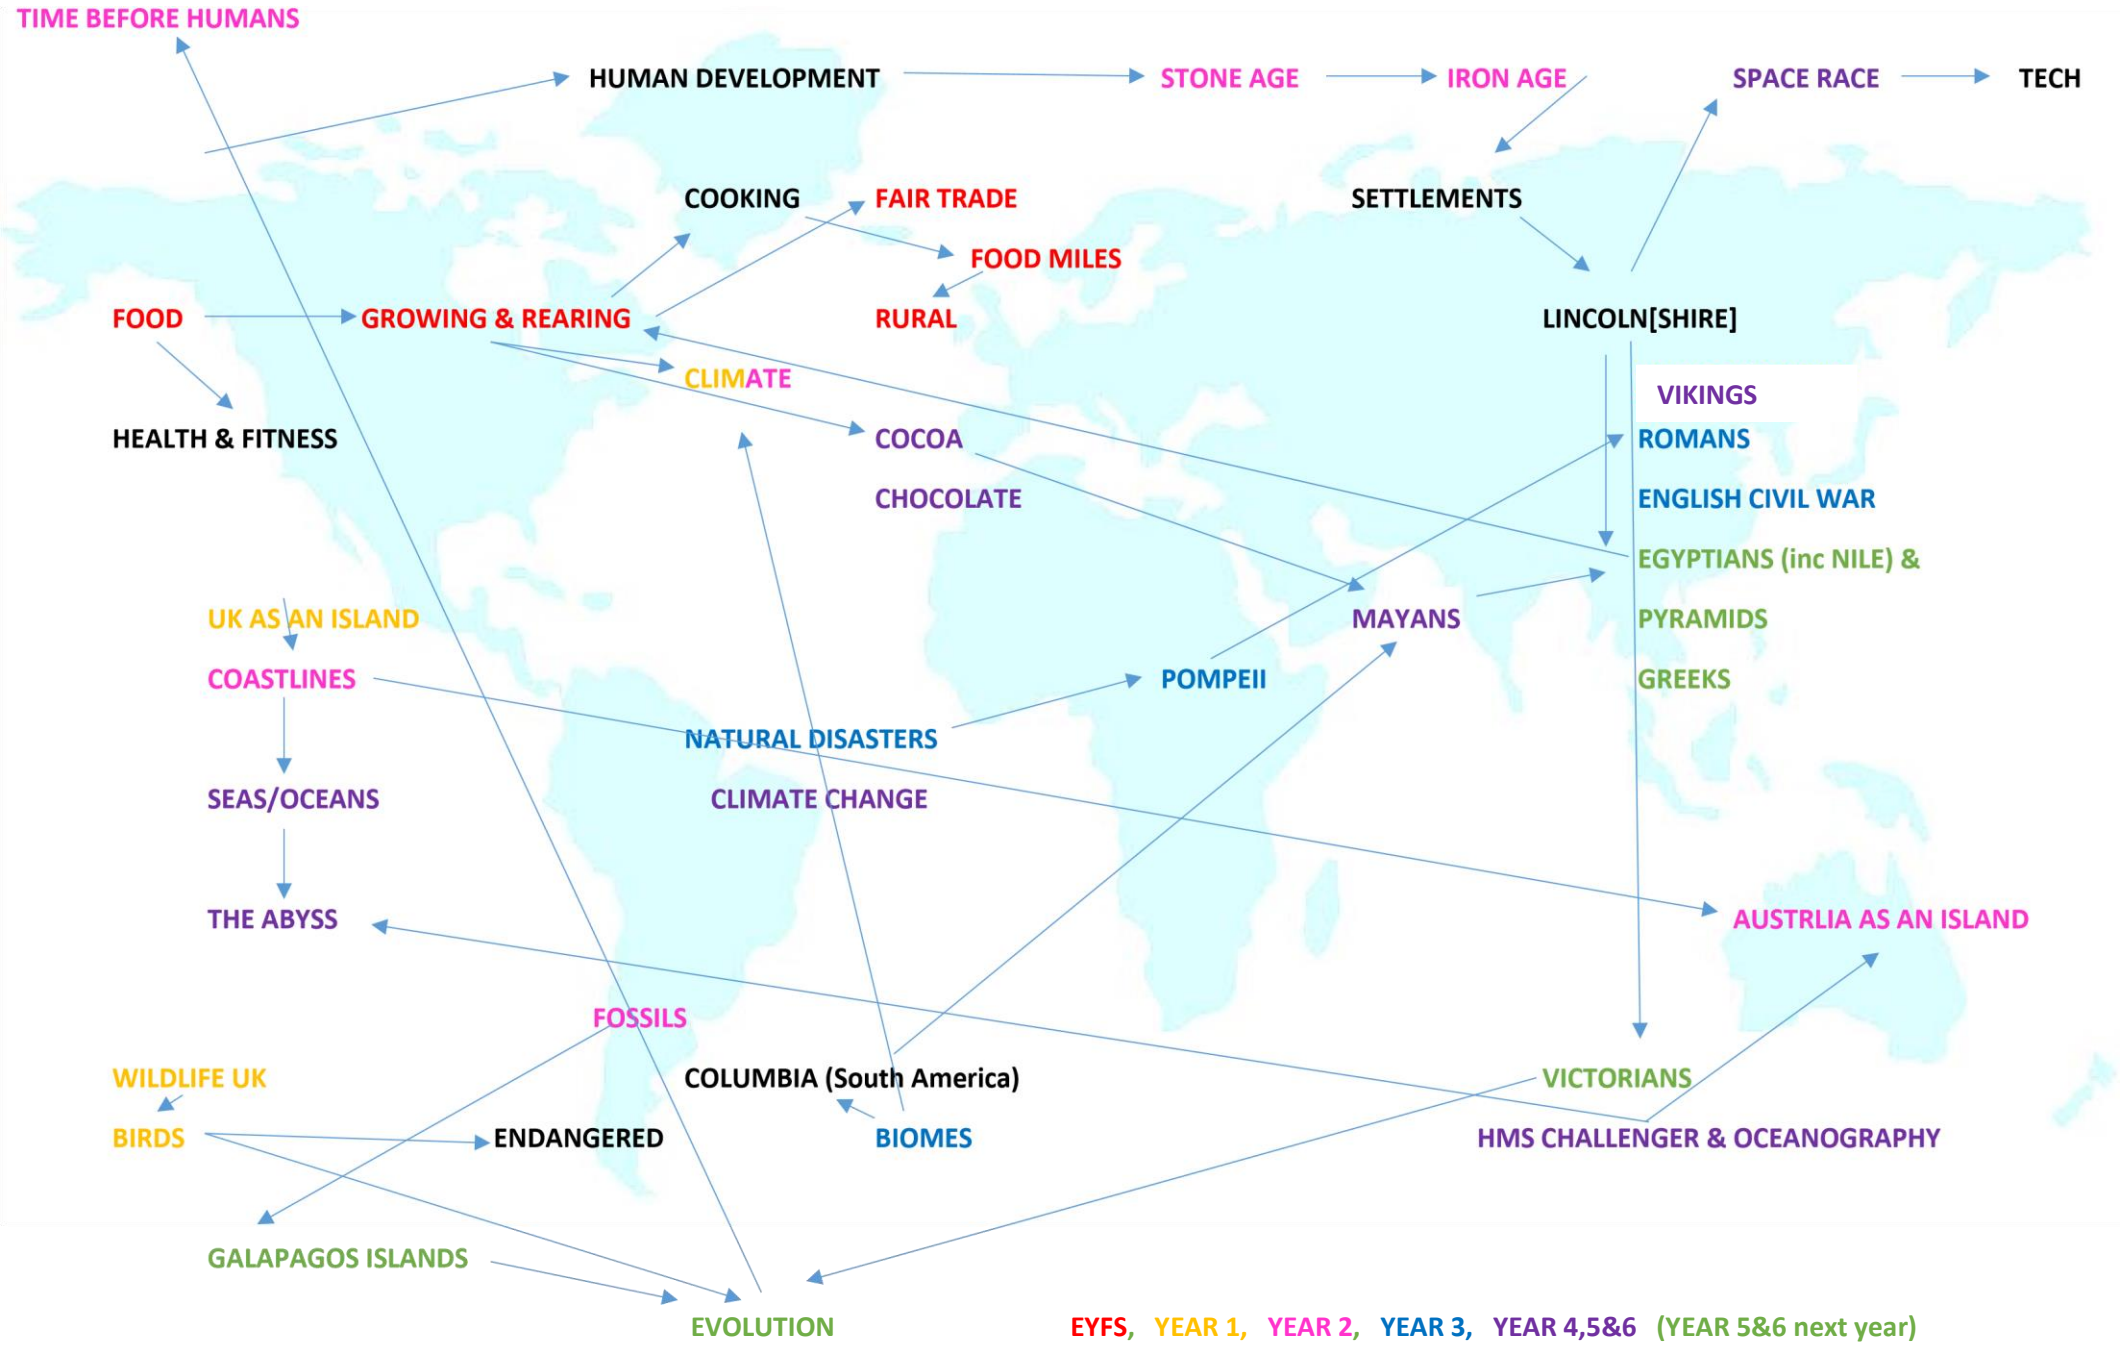

Claypole Curriculum Chart 2022-23

EYFS, YEAR 1, YEAR 2, YEAR 3, YEAR 4,5&6 (YEAR 5&6 next year)